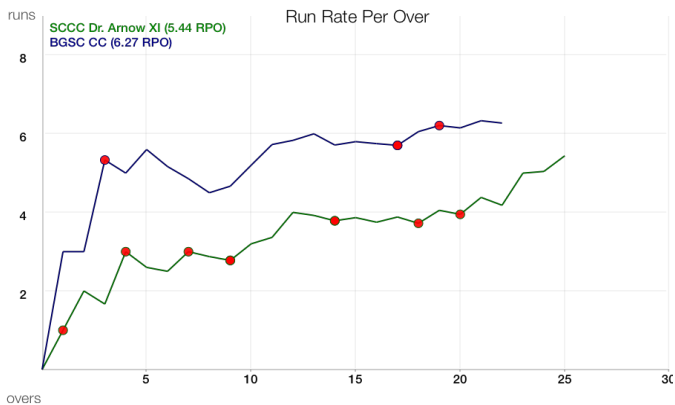

SCCC Dr. Arnow XI vs BGSC CC

Manhattan

WORM