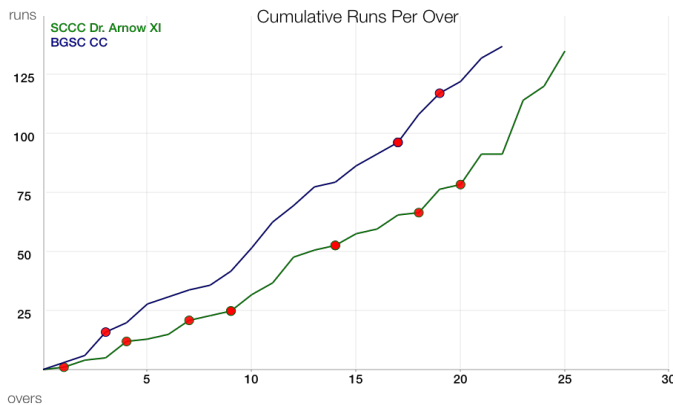

SCCC Dr. Arnow XI vs BGSC CC

Manhattan

WORM